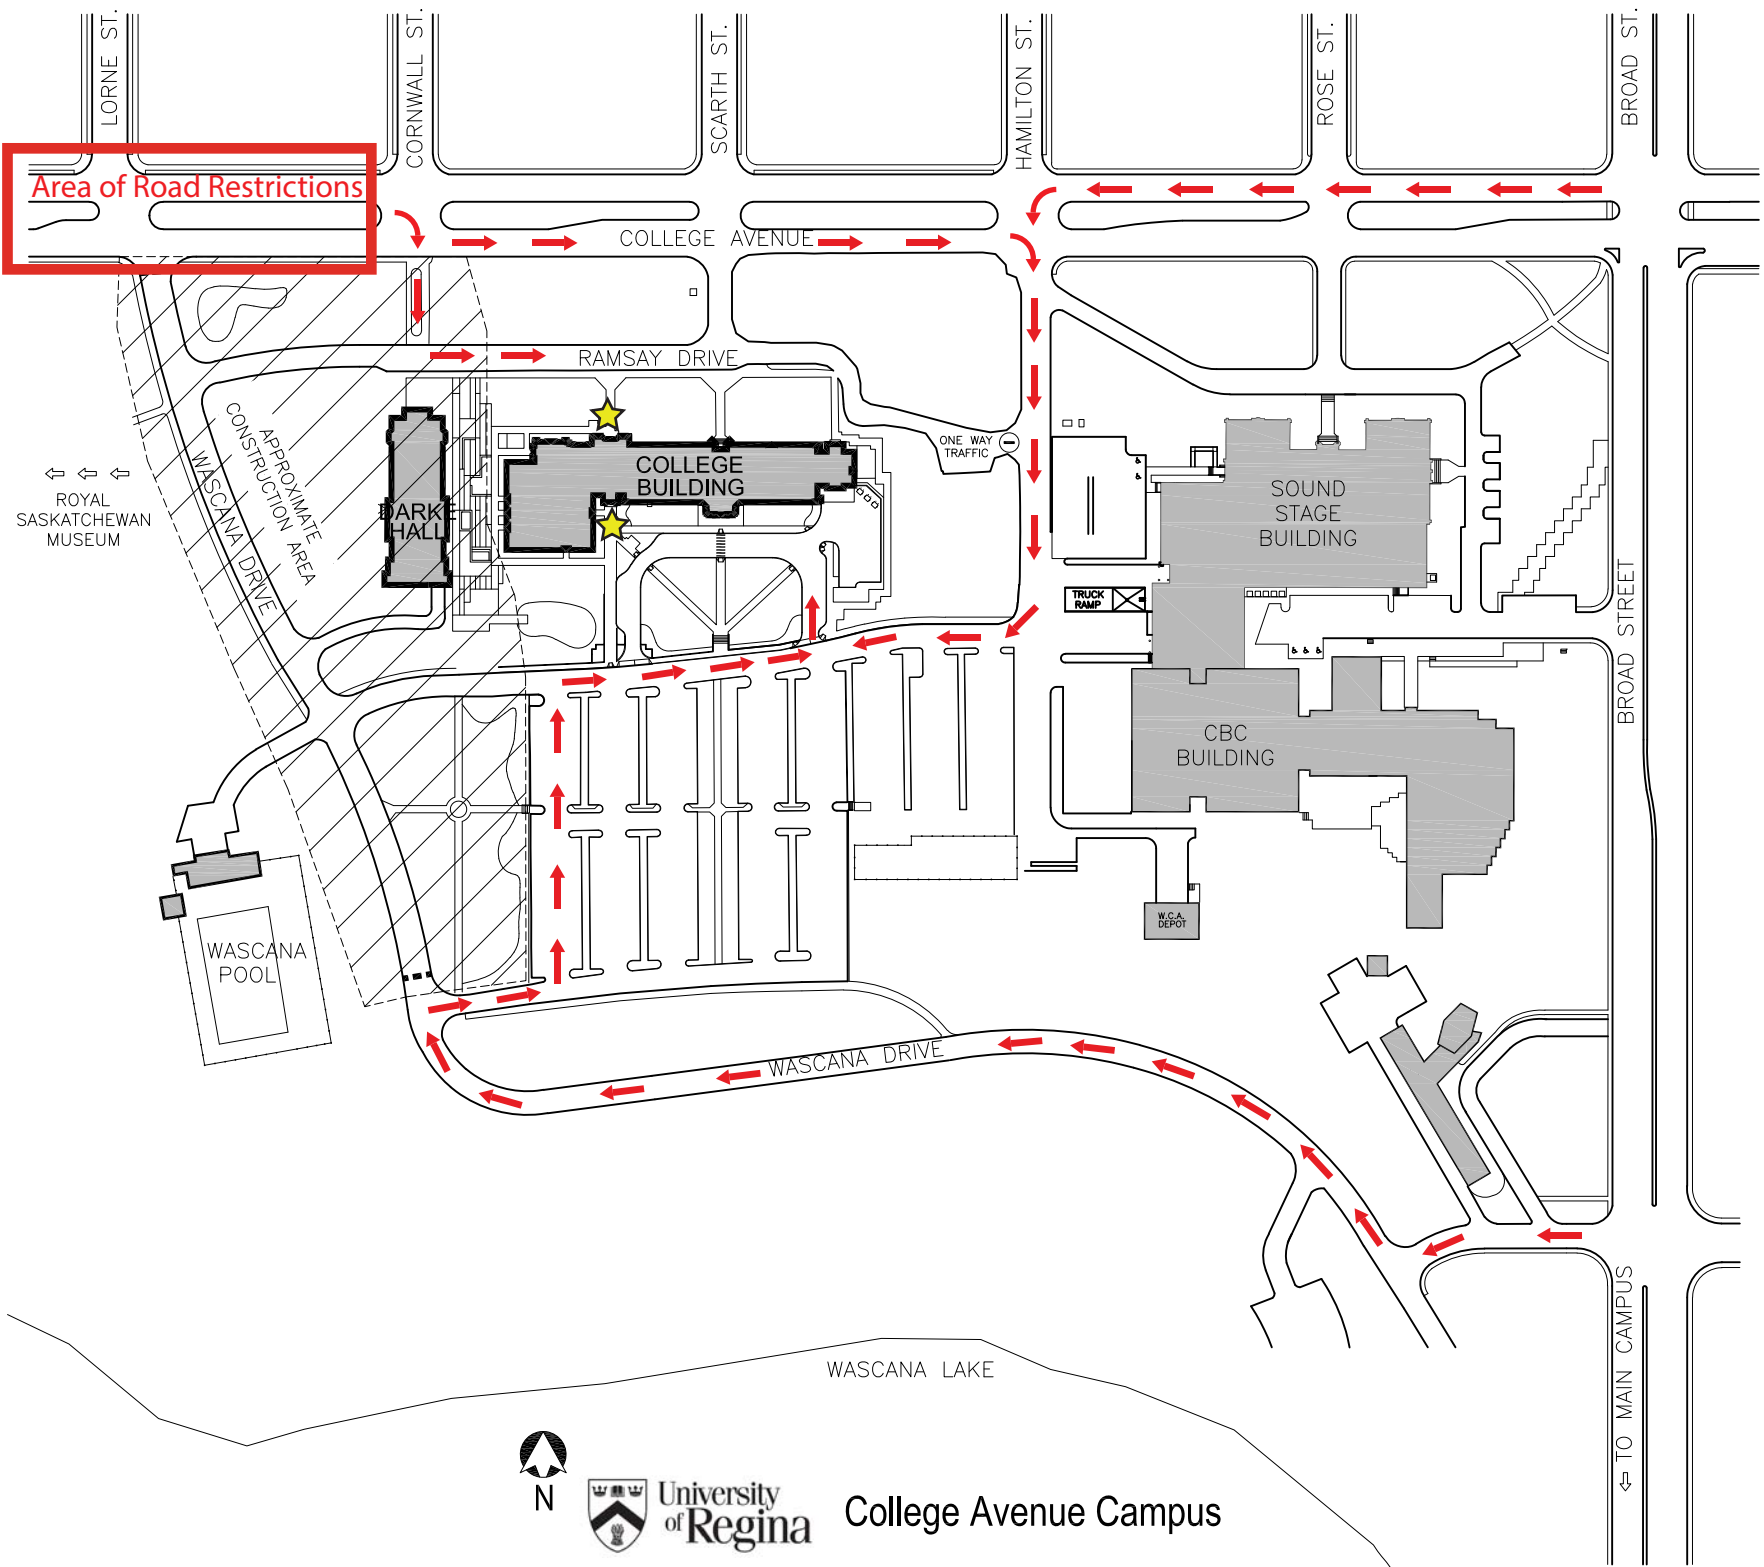

Area of Road Restrictions

ROYAL SASKATCHEWAN MUSEUM

CONSTRUCTION AREA

WASCANA POOL

BARK HALL

COLLEGE BUILDING

SOUND STAGE BUILDING

CBC BUILDING

W.C.A. DEPOT

WASCANA LAKE

College Avenue Campus

TO MAIN CAMPUS