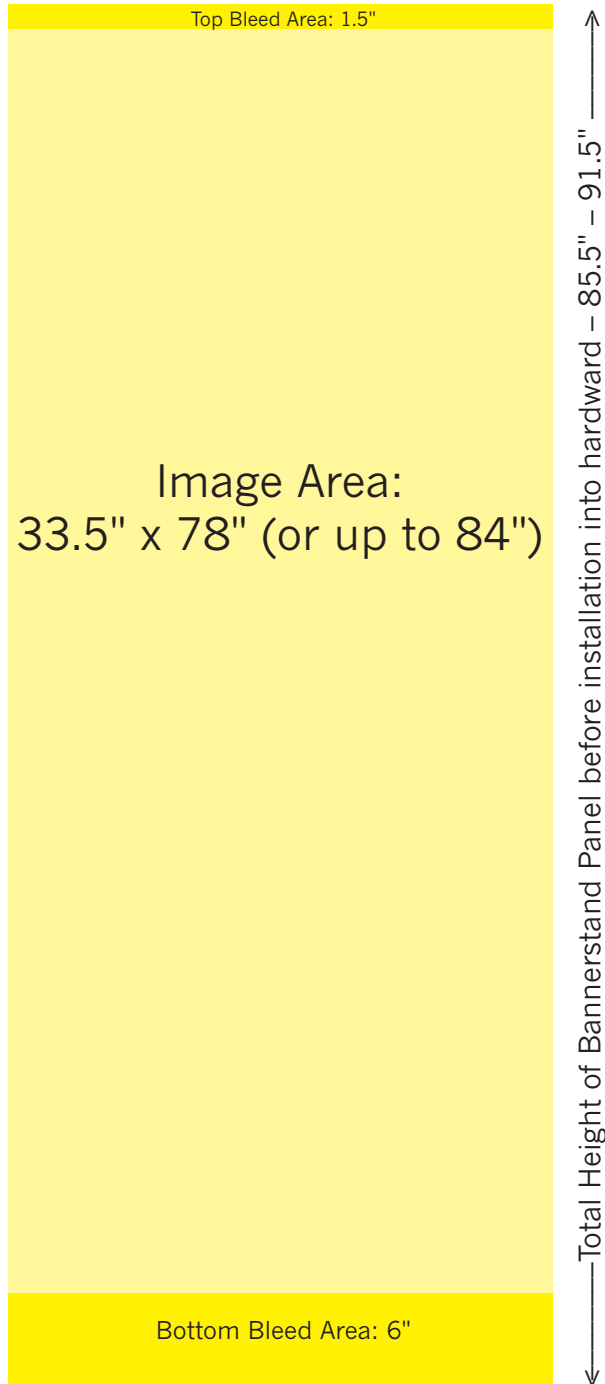

## Superb Banner Stand

## Economy Banner Stand

**Bleed area goes into the stand hardware at the top and bottom.**

This bleed area does not show on finished stand, but is required if any colour or image extends right to the top and/or bottom of the the image area.

No bleed is required on the sides.