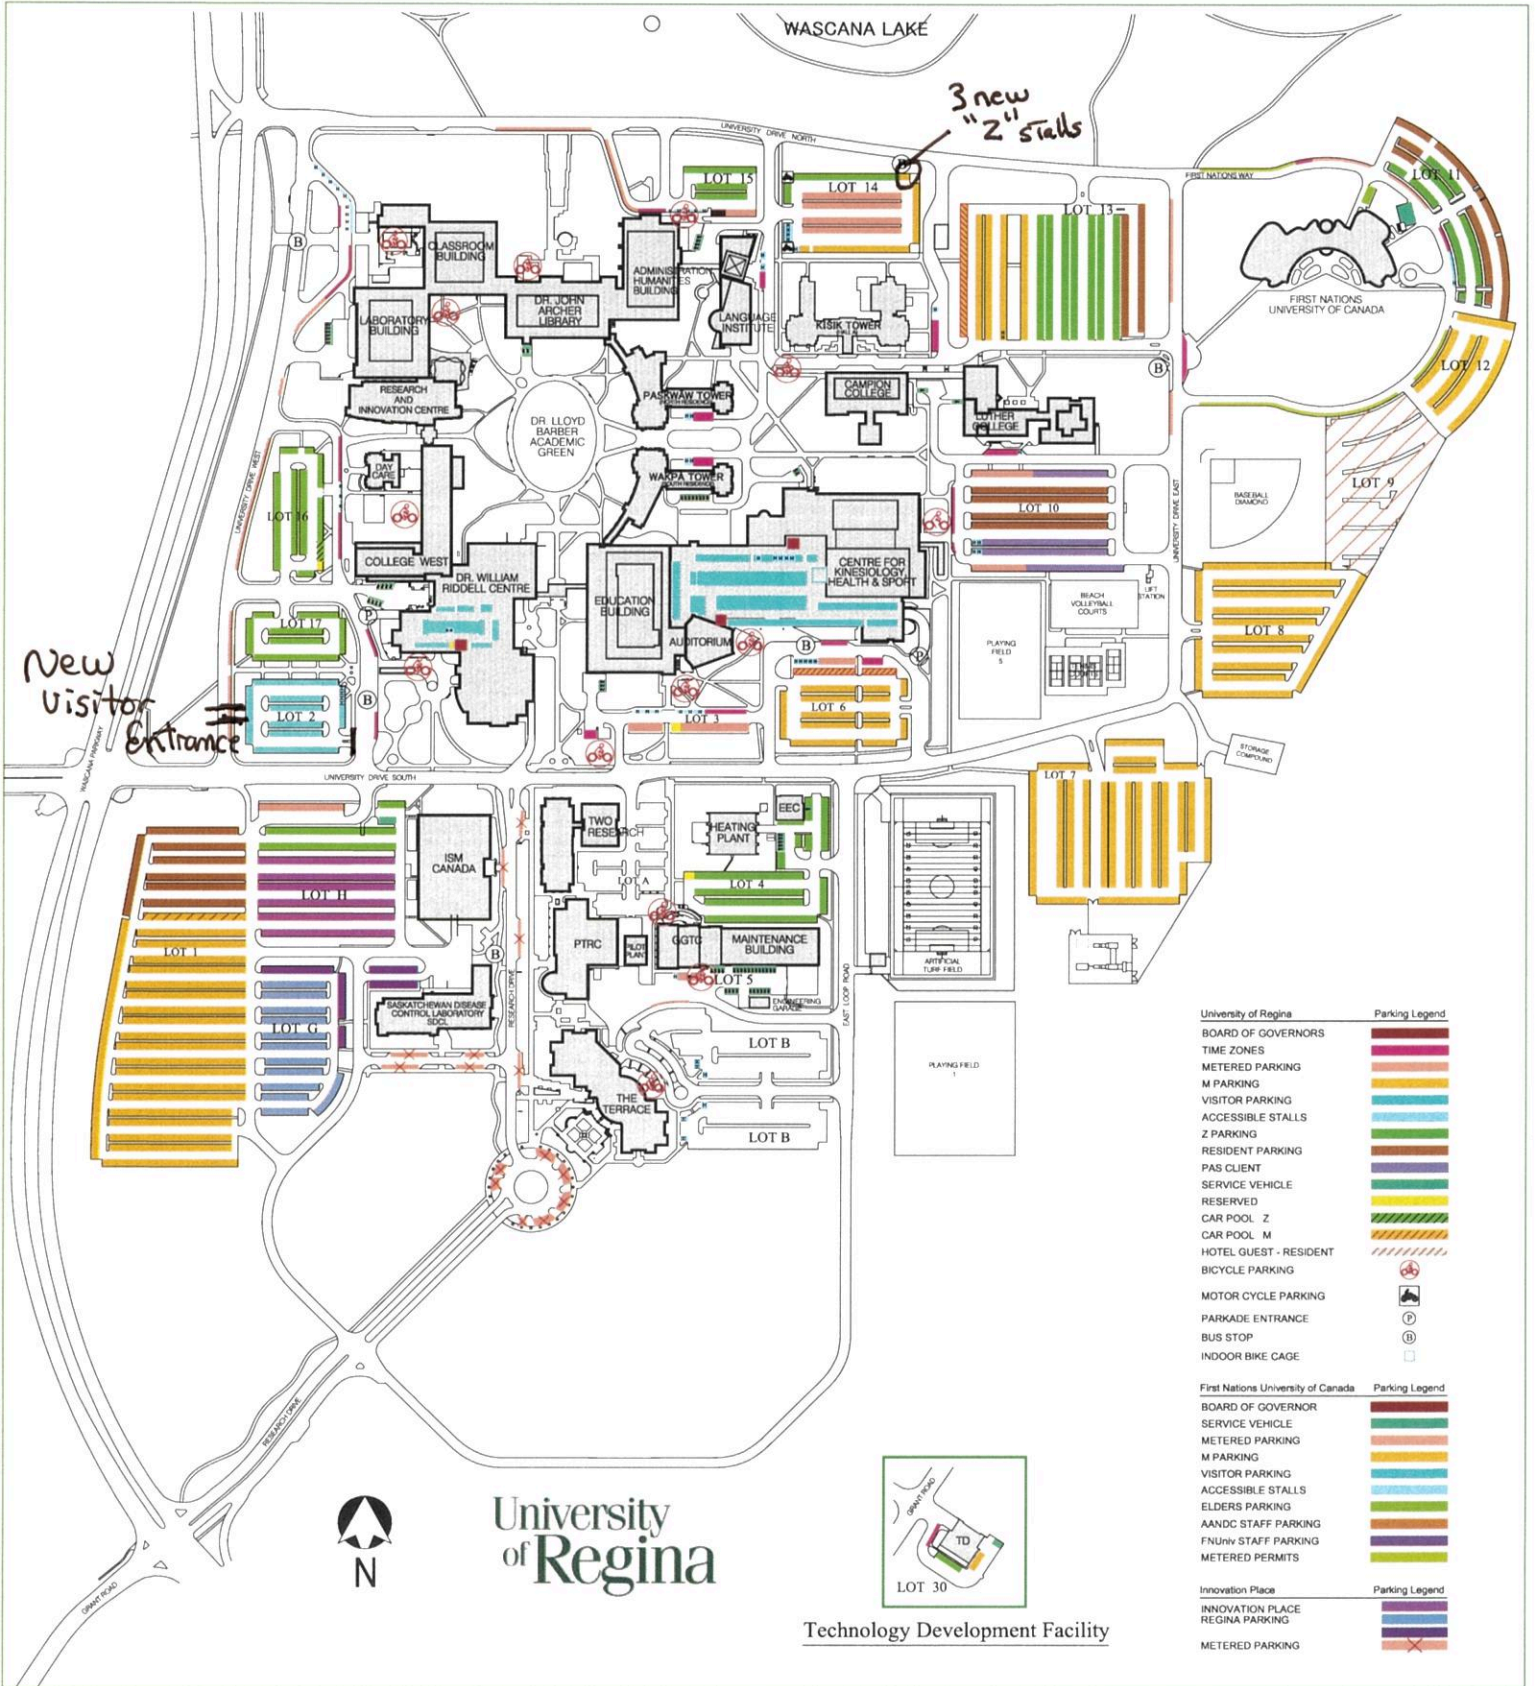

2 Oct 2016

University of Regina

Technology Development Facility

University of Regina	Parking Legend
BOARD OF GOVERNORS	[Red]
TIME ZONES	[Orange]
METERED PARKING	[Yellow]
M PARKING	[Light Green]
VISITOR PARKING	[Light Blue]
ACCESSIBLE STALLS	[Light Cyan]
Z PARKING	[Green]
RESIDENT PARKING	[Dark Green]
PAS CLIENT	[Purple]
SERVICE VEHICLE	[Dark Blue]
RESERVED	[Blue]
CAR POOL - Z	[Dark Blue]
CAR POOL - M	[Dark Blue]
HOTEL GUEST - RESIDENT	[Dark Blue]
BICYCLE PARKING	[Bicycle icon]
MOTOR CYCLE PARKING	[Motorcycle icon]
PARKADE ENTRANCE	[P icon]
BUS STOP	[B icon]
INDOOR BIKE CAGE	[Bike icon]

First Nations University of Canada	Parking Legend
BOARD OF GOVERNOR	[Red]
SERVICE VEHICLE	[Orange]
METERED PARKING	[Yellow]
M PARKING	[Light Green]
VISITOR PARKING	[Light Blue]
ACCESSIBLE STALLS	[Light Cyan]
ELDERS PARKING	[Green]
AANDC STAFF PARKING	[Dark Green]
FNU-UNIV STAFF PARKING	[Purple]
METERED PERMITS	[Dark Blue]

Innovation Place	Parking Legend
INNOVATION PLACE REGINA PARKING	[Red]
METERED PARKING	[Orange]