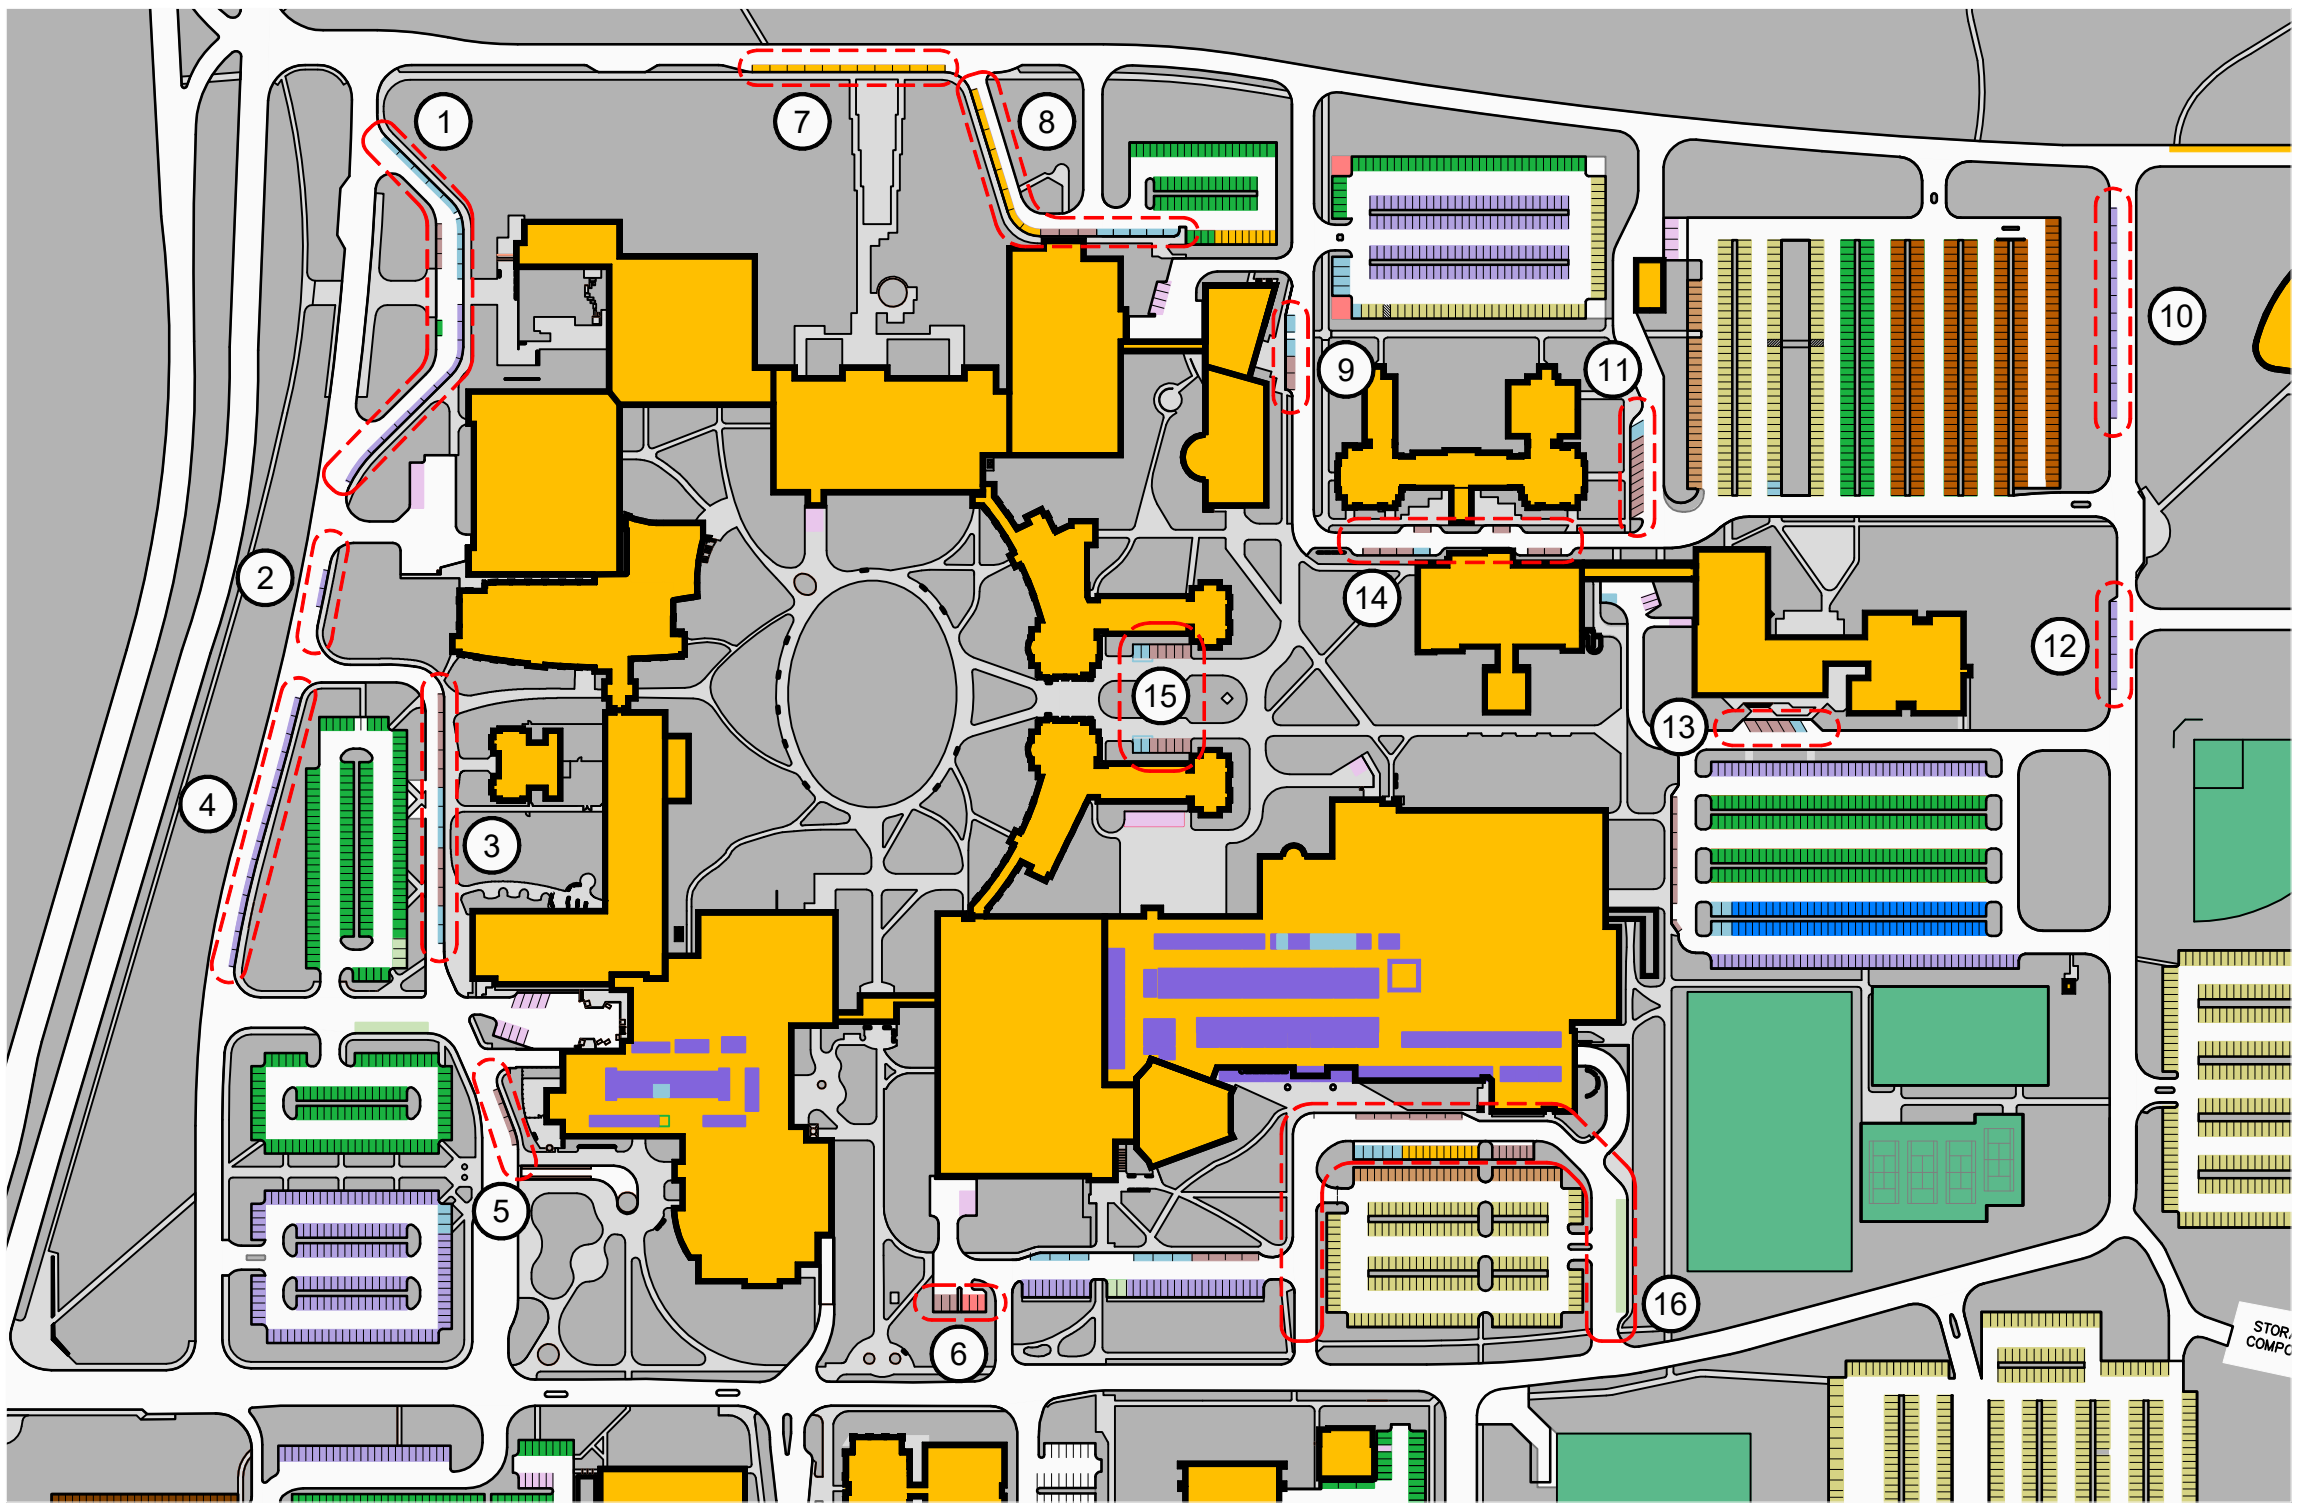

**PARKING LEGEND**

	ACCESSIBLE STALLS
	CAR POOL M PERMIT
	GREEN
	METERED
	MOTORCYCLE
	"M" PERMIT
	PUBLIC
	RESERVED
	RESIDENT
	SERVICE VEHICLE
	TIME ZONE 30 MIN
	TIME ZONE 2HR
	TIME ZONE 3HR
	"Q" PERMIT
	"Z" PERMIT

Fall Open House:  
October 15th, 2022

Parking available in **M**, **Z**, or **Public** Areas

- Free parking on weekdays from 5:00 p.m. to 8:00 a.m.
- Free parking on weekends
- Time limited and accessible parking enforced at all times: