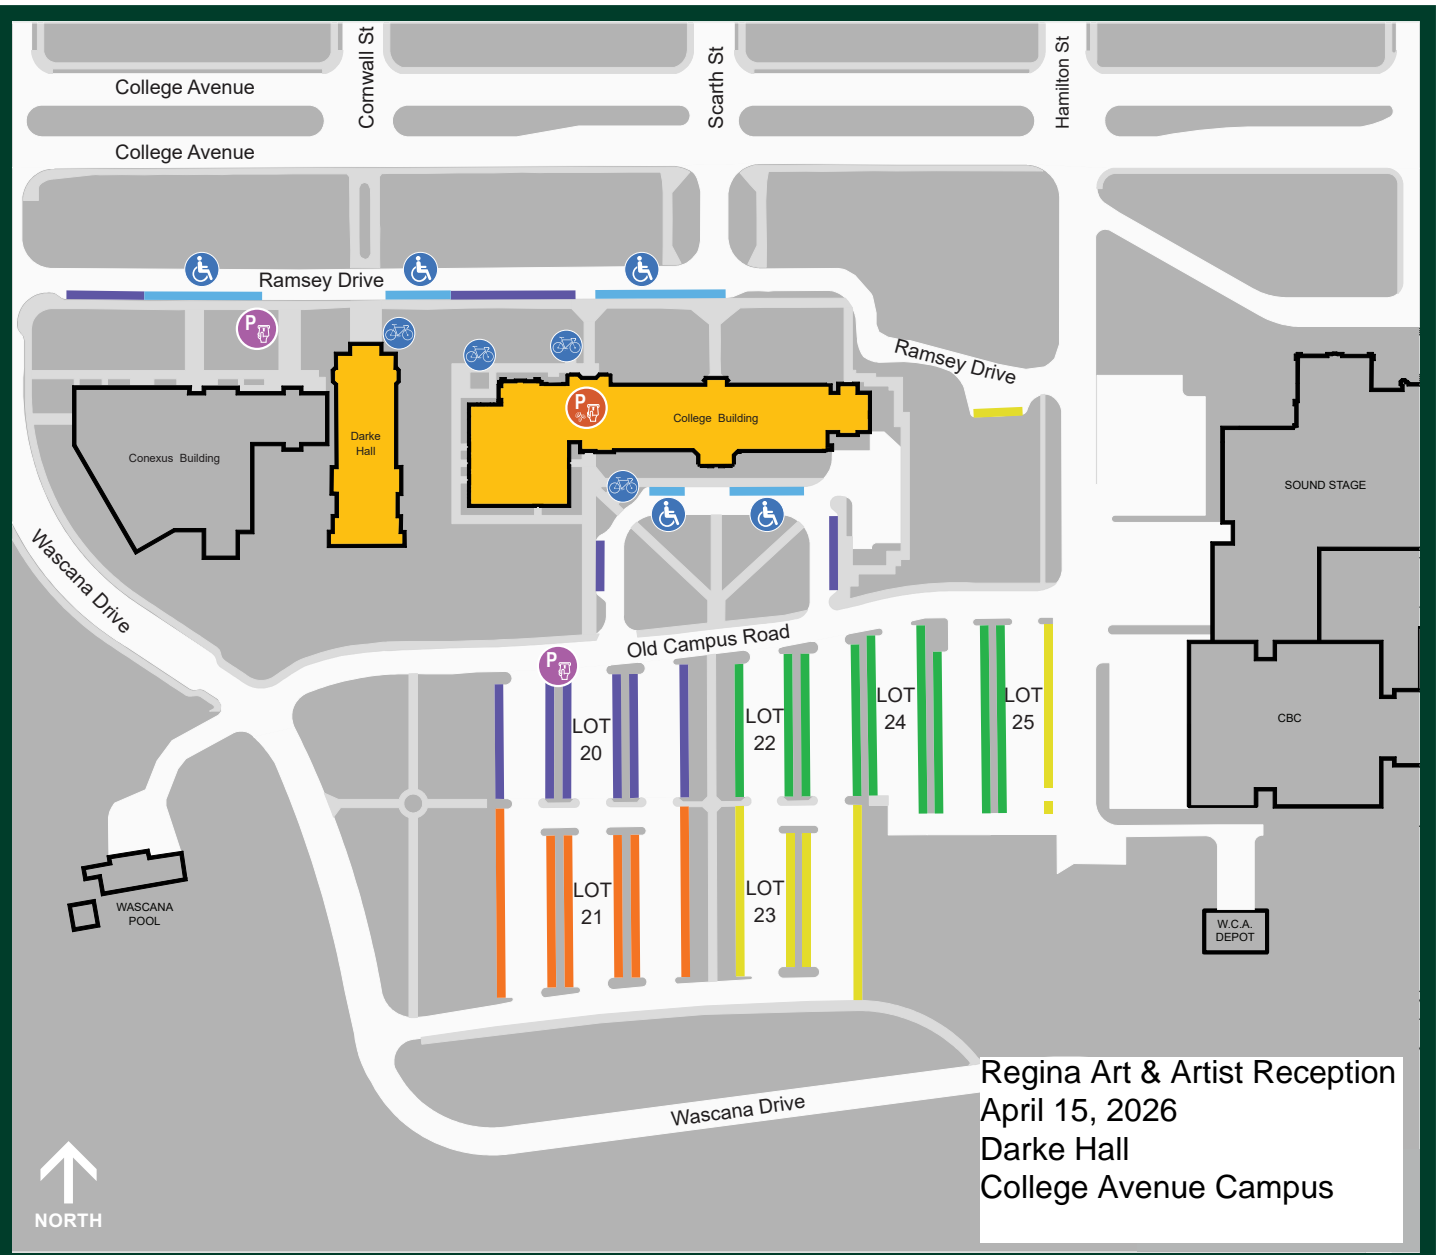

University of Regina - College Avenue Campus

2155 College Avenue

PARKING LOCATIONS

M Parking

Z Parking

Conexus Parking

Bicycle Parking

Public Parking

Accessible Parking

Accessible Parking

PAY STATION LOCATIONS

Parking Pay Station
Payment by cash and credit card
(In Building)

Parking Pay Station
Payment by credit card only
(Outside)

Regina Art & Artist Reception
April 15, 2026
Darke Hall
College Avenue Campus