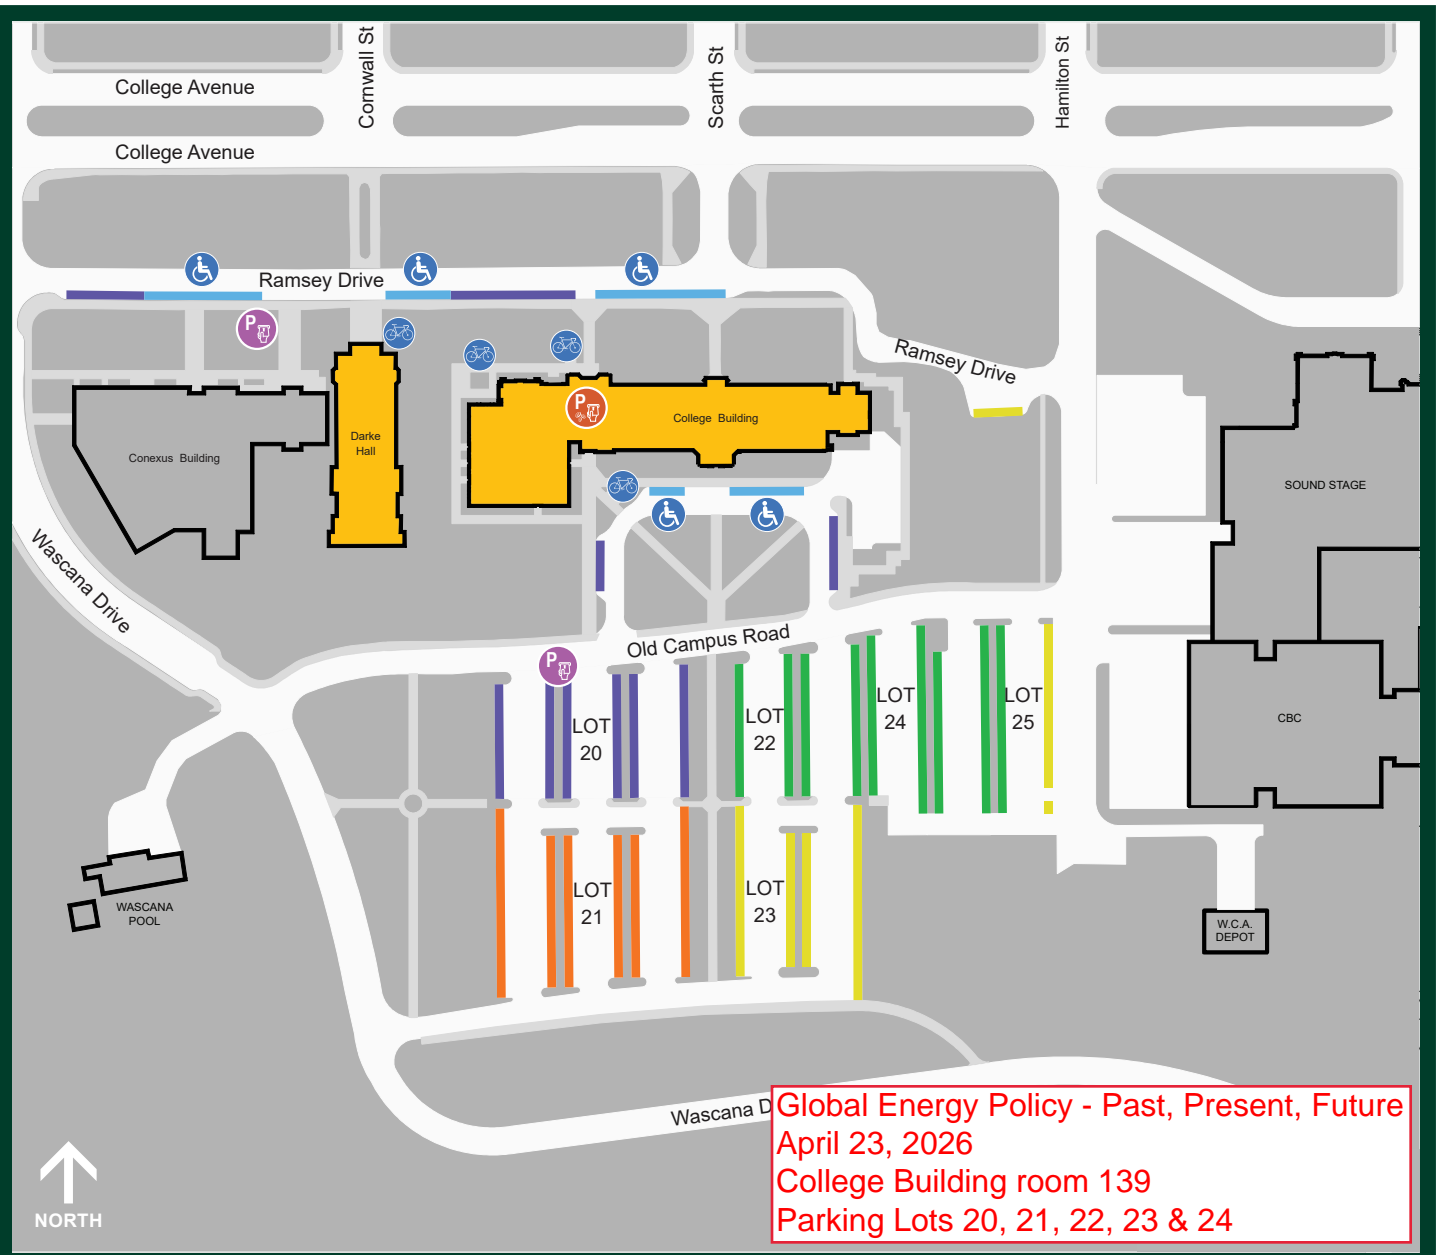

## PARKING LOCATIONS

M Parking

Z Parking

Conexus Parking

Bicycle Parking

Public Parking

Accessible Parking

Accessible Parking

## PAY STATION LOCATIONS

Parking Pay Station  
Payment by cash and credit card  
(In Building)

Parking Pay Station  
Payment by credit card only  
(Outside)

Global Energy Policy - Past, Present, Future  
April 23, 2026  
College Building room 139  
Parking Lots 20, 21, 22, 23 & 24