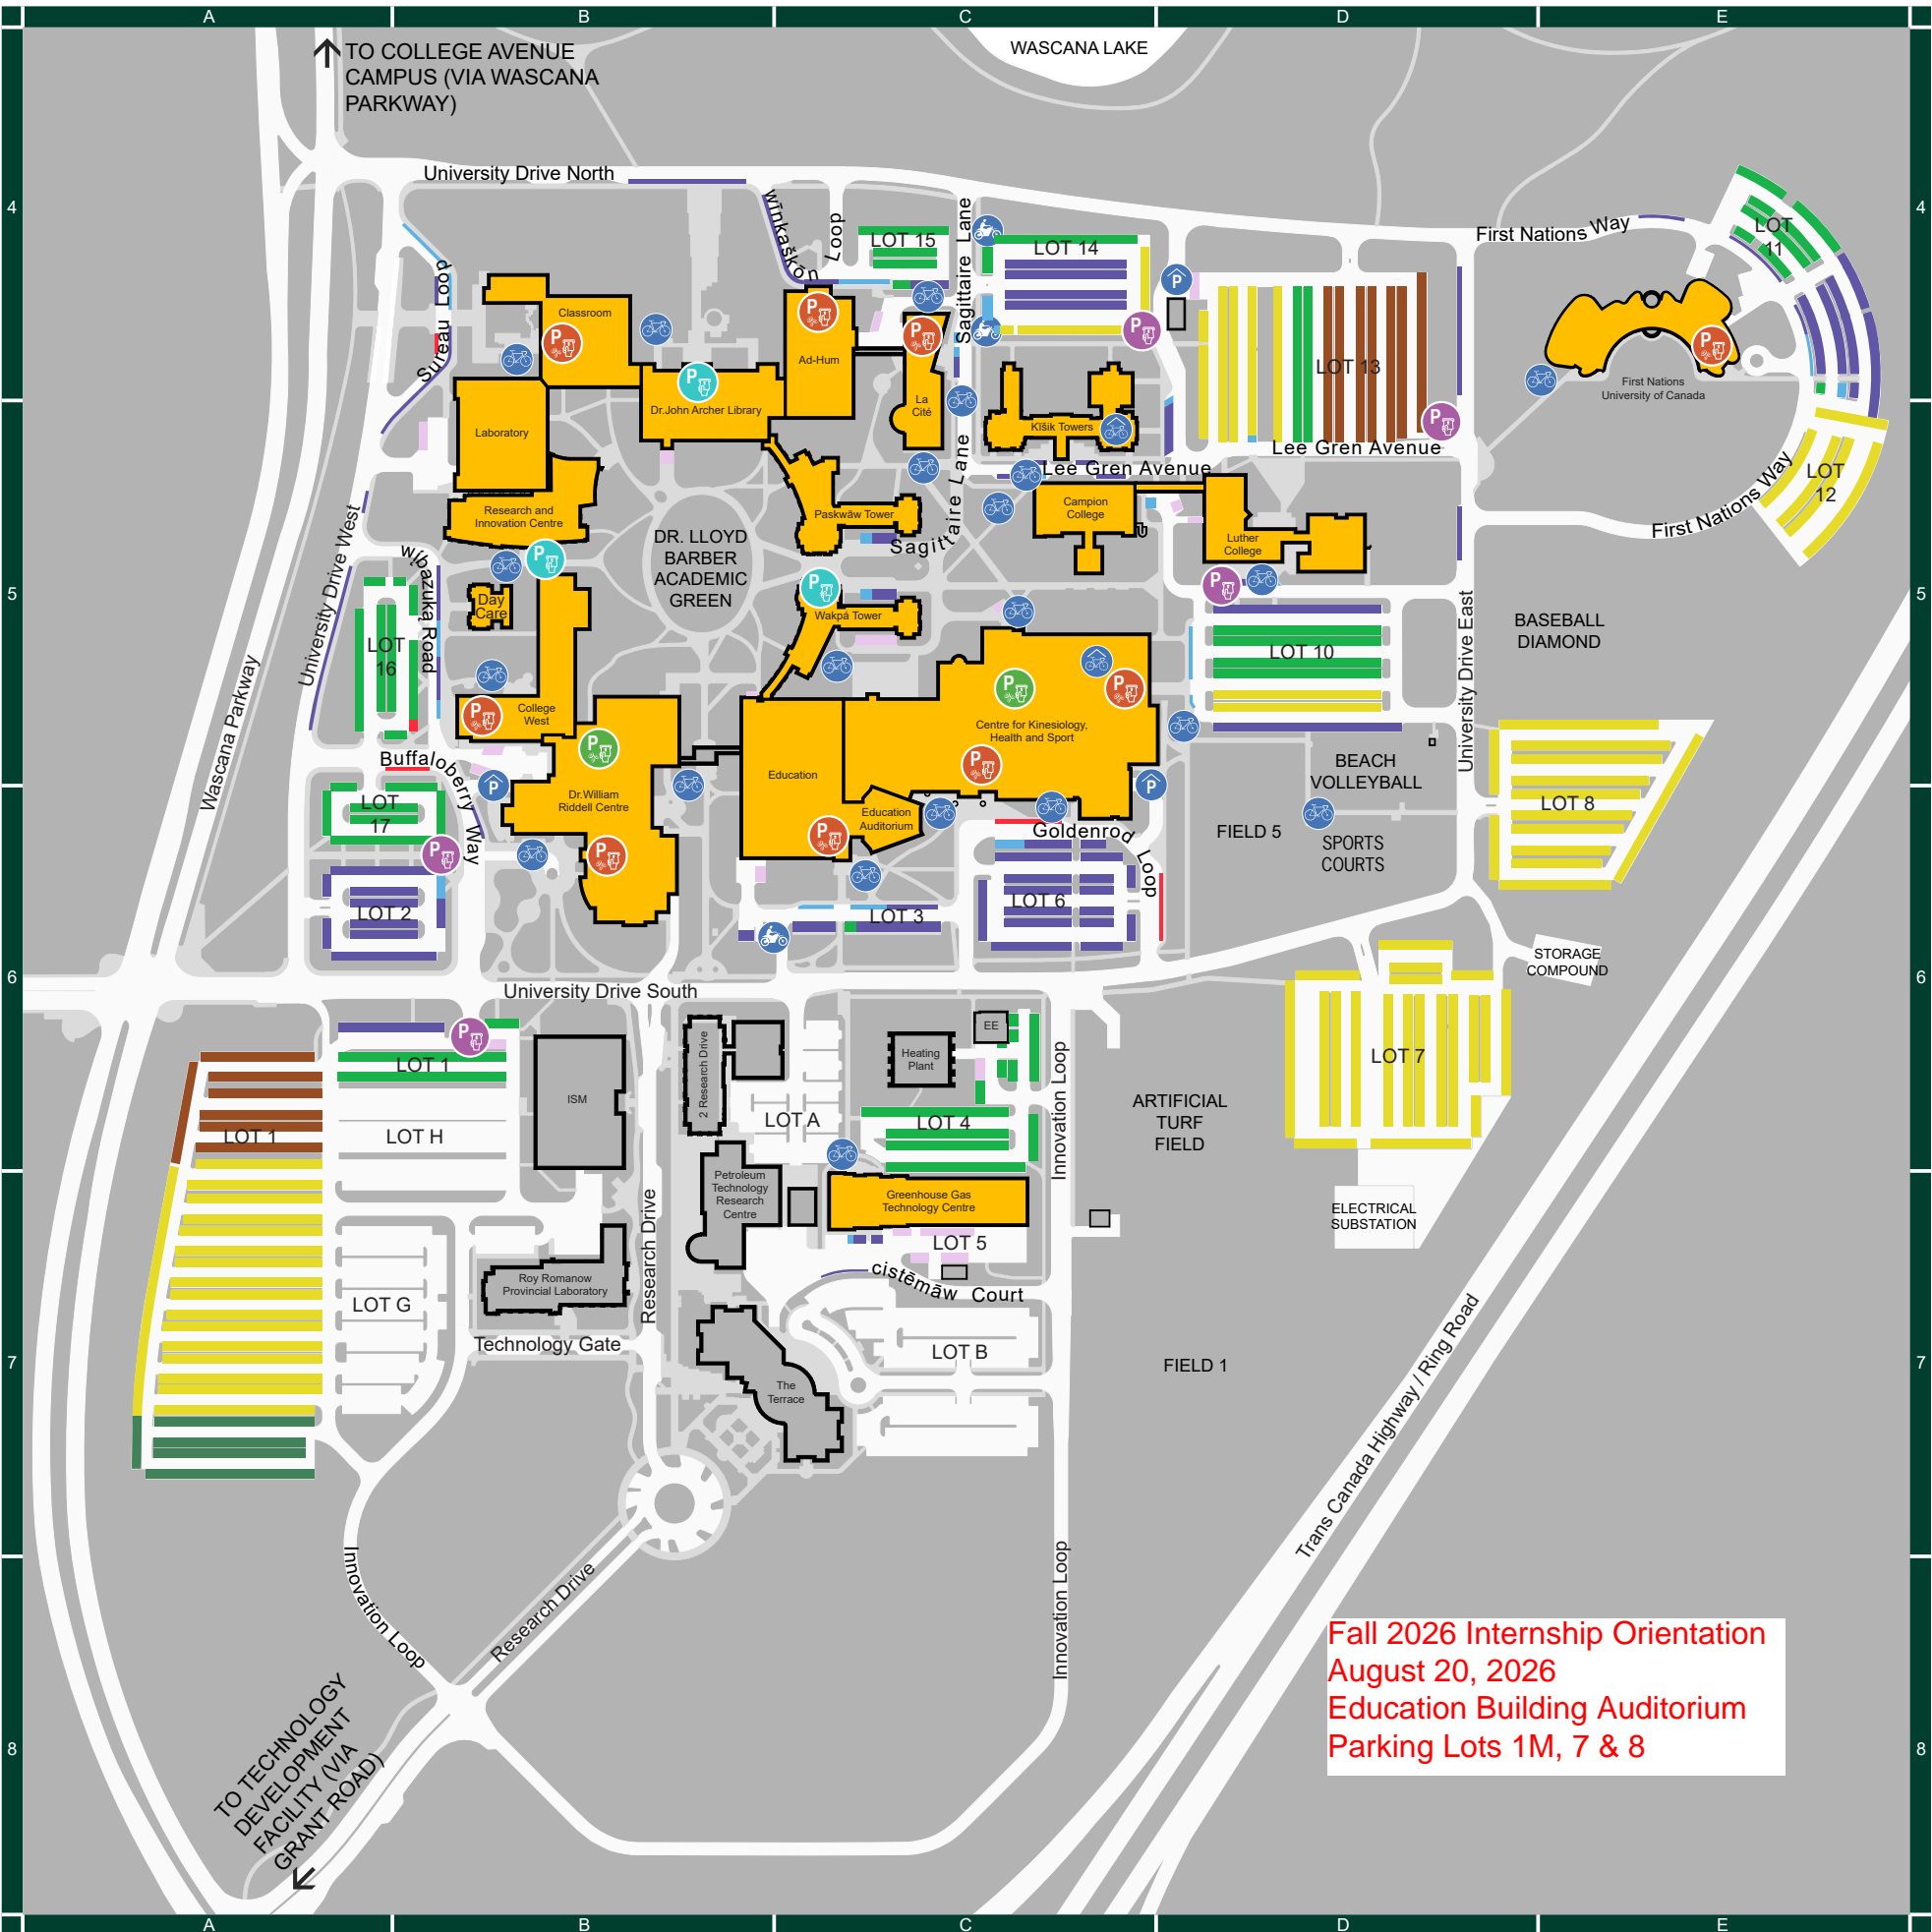

**PARKING LOCATIONS**

- Underground Parkade**
- Bicycle Parking - Parkade**
- Bicycle Parking**
- Motorcycle Parking**

- Public Parking**  
Lots 1, 2, 3, 5, 6, 10, 11, 14, 15, Curb Side
- M Parking**  
Lots 1, 7, 8, 10, 12, 13, 14
- Z Parking**  
Lots 1, 3, 4, 10, 11, 13, 14, 15, 16, 17
- Resident Parking**  
Lots 1, 13
- Green Parking**  
Lot 1
- Accessible Parking**  
Lots 2, 3, 5, 10, 13, 14, 15, CK Parkade, RC Parkade, KI Parkade, Curb Side
- Service Vehicle**  
Service Areas

Building Code	Building and Address	Map Grid
<b>MAIN CAMPUS</b>		
AH	Administration-Humanities, 3719 wīnkaškōn Loop	C4
CM	Campion College, 3825 Lee Gren Avenue	C5
CK	Centre for Kinesiology, Health and Sport, 3925 Goldenrod Loop	C5
CL	Classroom, 3707 Sureau Loop	B4
CT	La Cité, 3727 Sagittaire Lane	C5
CW	College West, 3903 wjbazukā Road	B5
DC	Day Care, 3809 wjbazukā Road	B5
EA	Education Auditorium, 3919 University Drive South	C6
ED	Education, 3919 University Drive South	C5
FN	First Nations University of Canada, 1 First Nations Way	E4
GG	Greenhouse Gas Technology Centre (GGTC), 4029 cistēmāw Court	C7
HP	Heating Plant, 4005 Innovation Loop	C6
KI	Kišk Towers, 3747 Lee Gren Avenue	C5
LB	Laboratory, 3711 Sureau Loop	B5
LC	Luther College, 3829 Lee Gren Avenue	D5
LY	Dr. John Archer Library, 3715 University Drive North	B5
PA	Paskwāw Tower, 3817 Sagittaire Lane	C5
RC	Dr. William Riddell Centre, 3907 Buffalobery Way	B6
RI	Research and Innovation Centre, 3805 wjbazukā Road	B5
TD	Technology Development Facility, 3303 Grant Road	
WA	Wakpā Tower, 3821 Sagittaire Lane	C5
<b>INNOVATION PLACE</b>		
2R	2 Research Drive, 2 Research Drive	B6
5R	Roy Romanow Provincial Laboratory, 5 Research Drive	B7
6R	Petroleum Technology Research Centre (PTRC), 6 Research Drive	B7
10R	The Terrace, 10 Research Drive	B7
ISM	ISM, 1 Research Drive	B6

**Fall 2026 Internship Orientation**  
**August 20, 2026**  
**Education Building Auditorium**  
**Parking Lots 1M, 7 & 8**