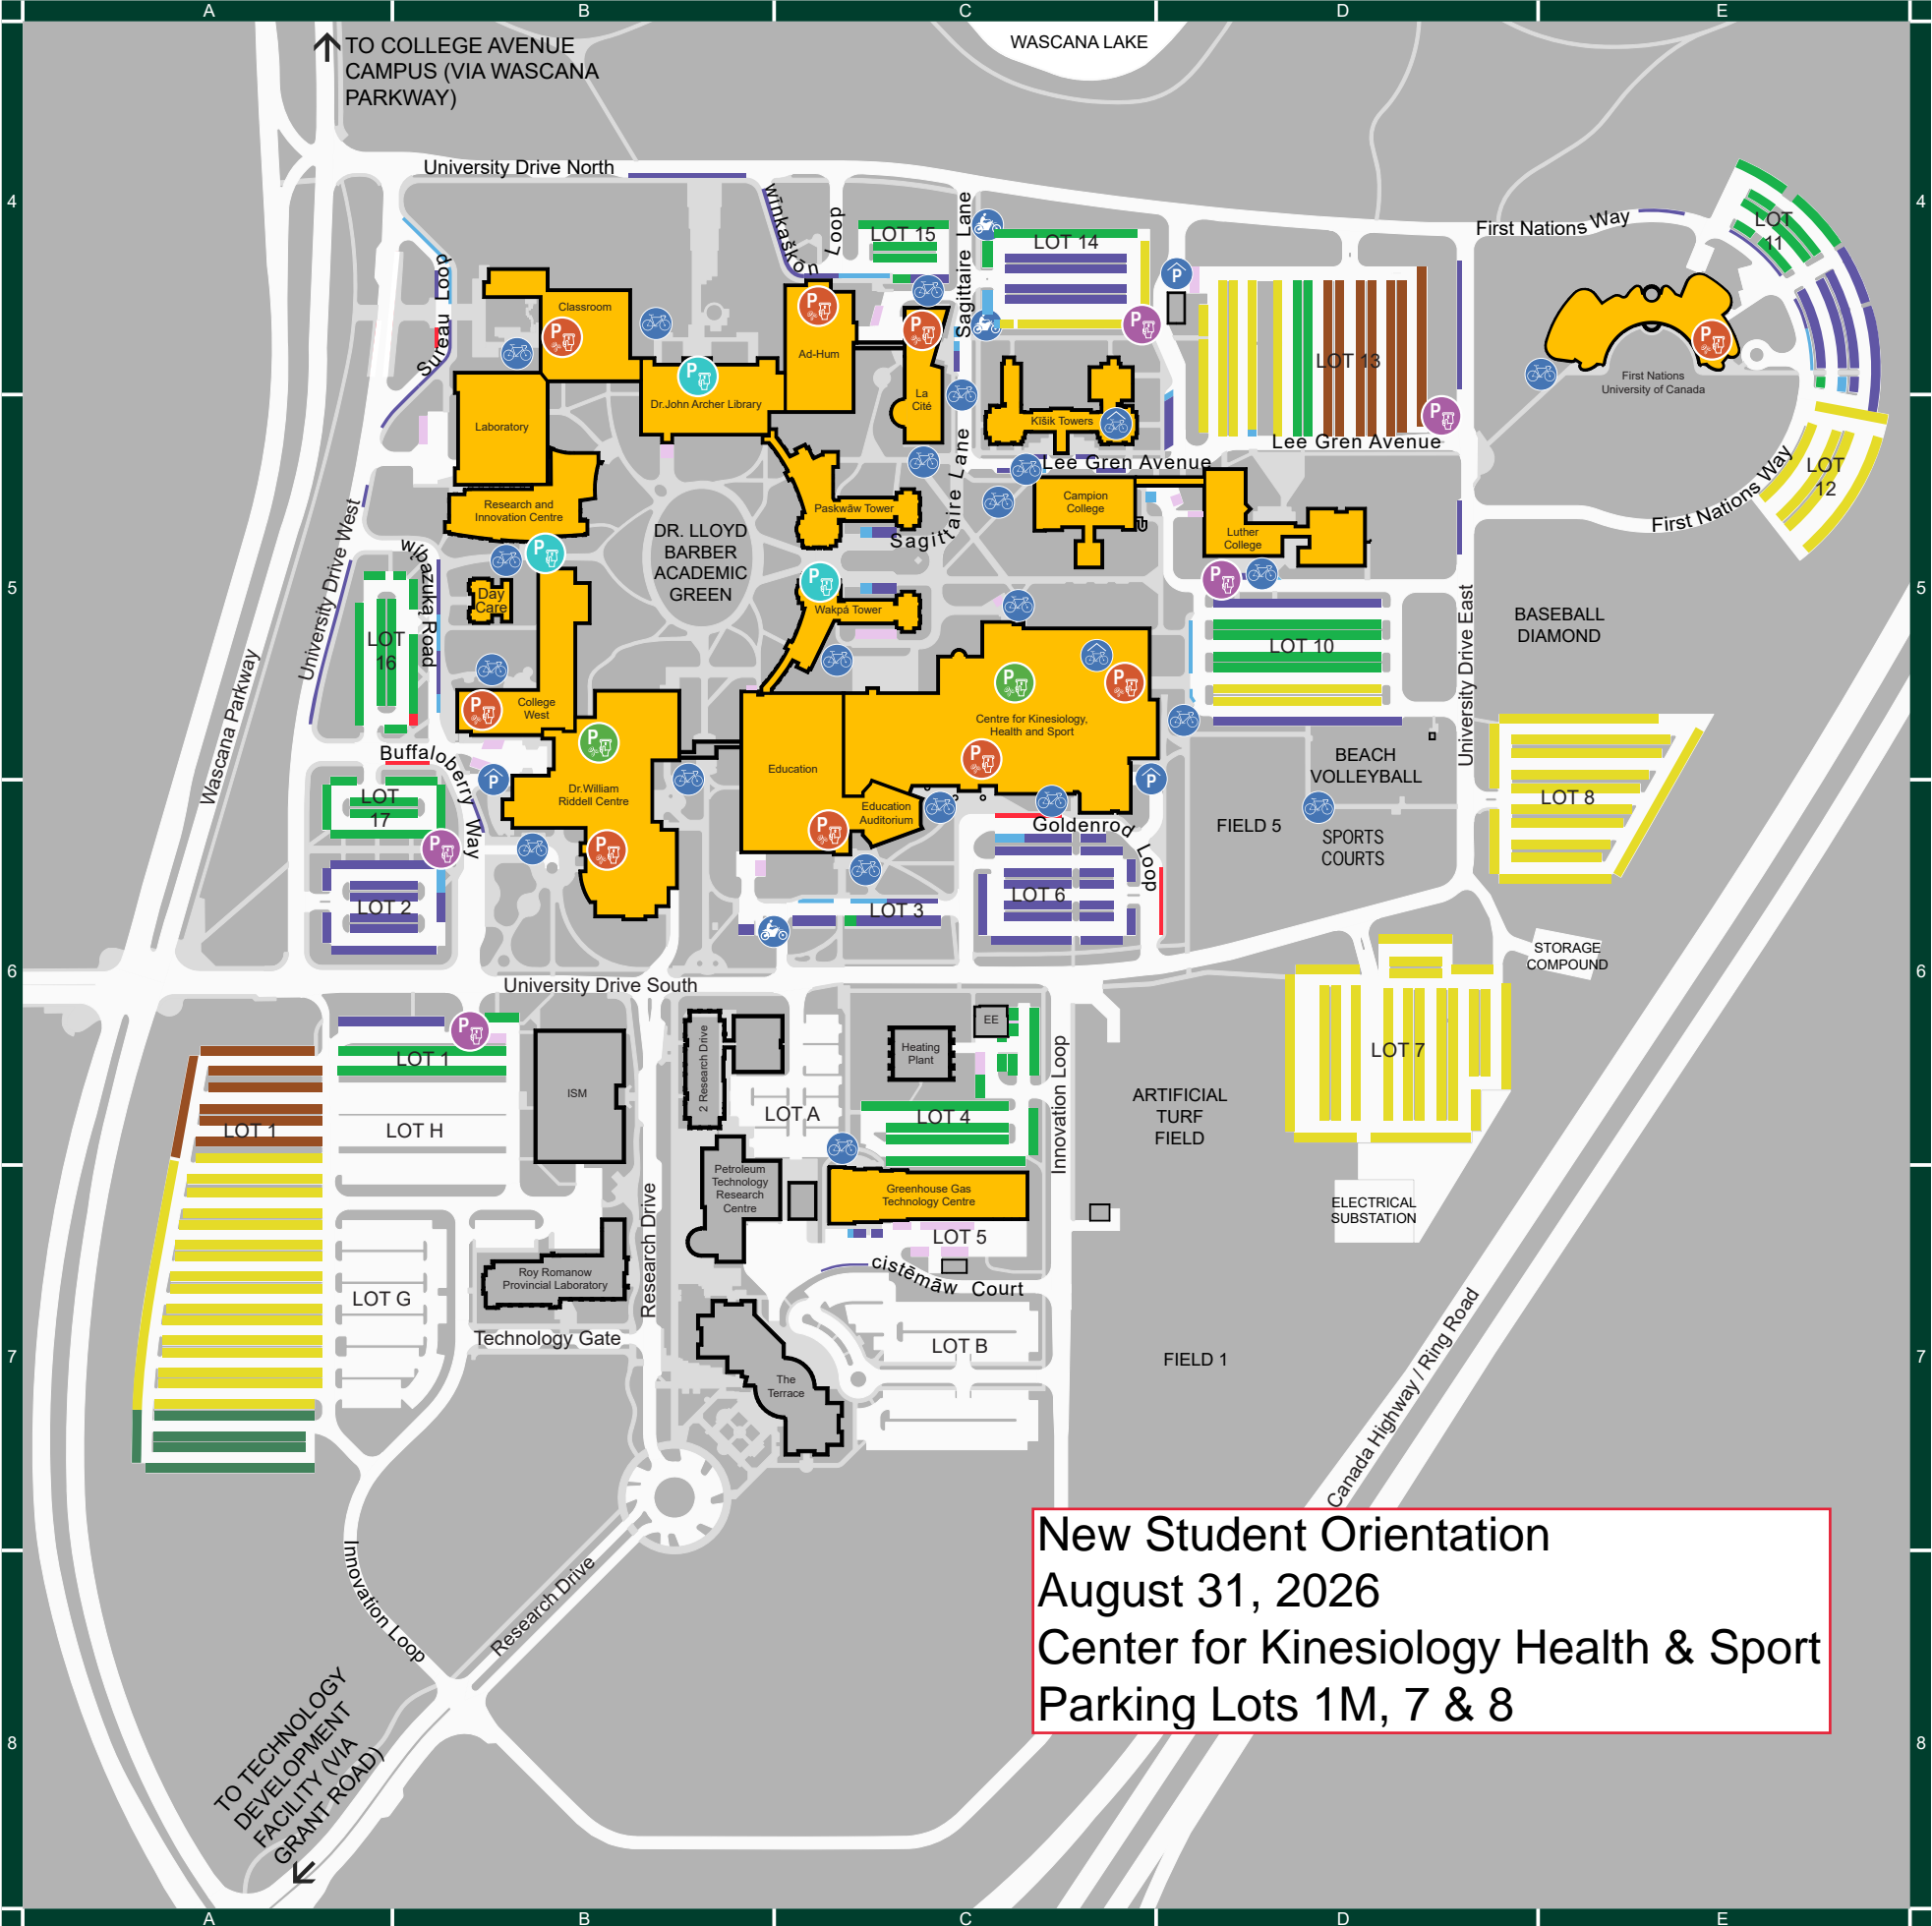

PARKING LOCATIONS

- Underground Parkade**
- Bicycle Parking - Parkade**
- Bicycle Parking**
- Motorcycle Parking**

- Public Parking**
Lots 1, 2, 3, 5, 6, 10, 11, 14, 15, Curb Side
- M Parking**
Lots 1, 7, 8, 10, 12, 13, 14
- Z Parking**
Lots 1, 3, 4, 10, 11, 13, 14, 15, 16, 17
- Resident Parking**
Lots 1, 13
- Green Parking**
Lot 1
- Accessible Parking**
Lots 2, 3, 5, 10, 13, 14, 15, CK Parkade, RC Parkade, KI Parkade, Curb Side
- Service Vehicle**
Service Areas

Building Code	Building and Address	Map Grid
MAIN CAMPUS		
AH	Administration-Humanities, 3719 wīnkaškōn Loop	C4
CM	Campion College, 3825 Lee Gren Avenue	C5
CK	Centre for Kinesiology, Health and Sport, 3925 Goldenrod Loop	C5
CL	Classroom, 3707 Sureau Loop	B4
CT	La Cité, 3727 Sagittaire Lane	C5
CW	College West, 3903 wjbazukā Road	B5
DC	Day Care, 3809 wjbazukā Road	B5
EA	Education Auditorium, 3919 University Drive South	C6
ED	Education, 3919 University Drive South	C5
FN	First Nations University of Canada, 1 First Nations Way	E4
GG	Greenhouse Gas Technology Centre (GGTC), 4029 cistēmāw Court	C7
HP	Heating Plant, 4005 Innovation Loop	C6
KI	Kišk Towers, 3747 Lee Gren Avenue	C5
LB	Laboratory, 3711 Sureau Loop	B5
LC	Luther College, 3829 Lee Gren Avenue	D5
LY	Dr. John Archer Library, 3715 University Drive North	B5
PA	Paskwāw Tower, 3817 Sagittaire Lane	C5
RC	Dr. William Riddell Centre, 3907 Buffalobery Way	B6
RI	Research and Innovation Centre, 3805 wjbazukā Road	B5
TD	Technology Development Facility, 3303 Grant Road	
WA	Wakpā Tower, 3821 Sagittaire Lane	C5
INNOVATION PLACE		
2R	2 Research Drive, 2 Research Drive	B6
5R	Roy Romanow Provincial Laboratory, 5 Research Drive	B7
6R	Petroleum Technology Research Centre (PTRC), 6 Research Drive	B7
10R	The Terrace, 10 Research Drive	B7
ISM	ISM, 1 Research Drive	B6

New Student Orientation
August 31, 2026
Center for Kinesiology Health & Sport
Parking Lots 1M, 7 & 8