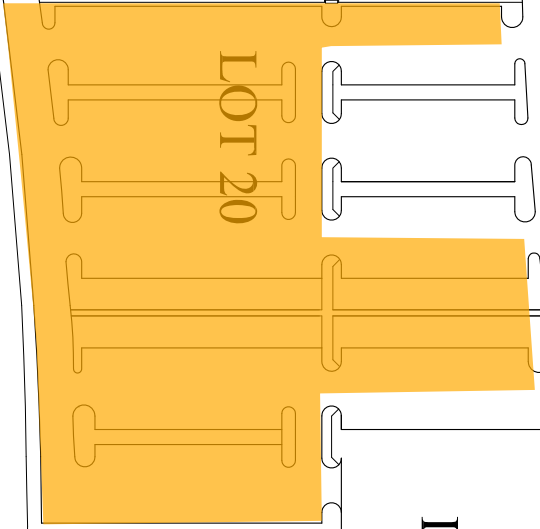

Corner Gas The Movie
April 10, 2015
Gallery Building
1:00 pm
Parking Lot 20M

COLLEGE AVENUE

RAMSAY DRIVE

4" ELEC. DUCT

LOT 22

LOT 21

LOT 23

WASCANA DRIVE

WASCANA POOL

TRUCK RAMP

SOUND STAGE

CBC BUILDIN

WCA DEPOT