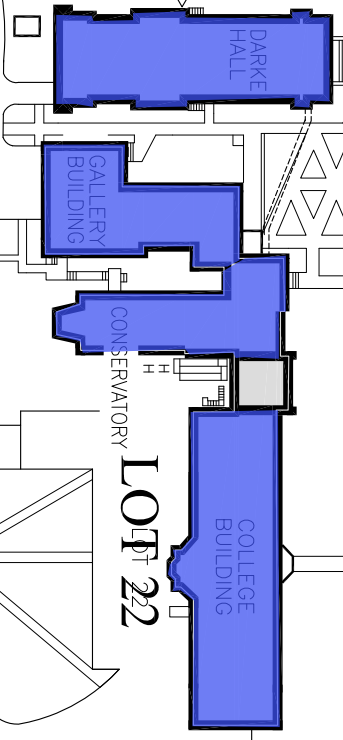

Corner Gas The Movie
April 10, 2015
Gallery Building
1:00 pm
Parking Lot 20M

COLLEGE AVENUE

RAMSAY DRIVE

4" ELEC. DUCT

LOT 22

LOT 21

LOT 23

WASCANA DRIVE

WASCANA POOL

TRUCK RAMP

SOUND STAGE

CBC BUILDIN

WCA DEPOT