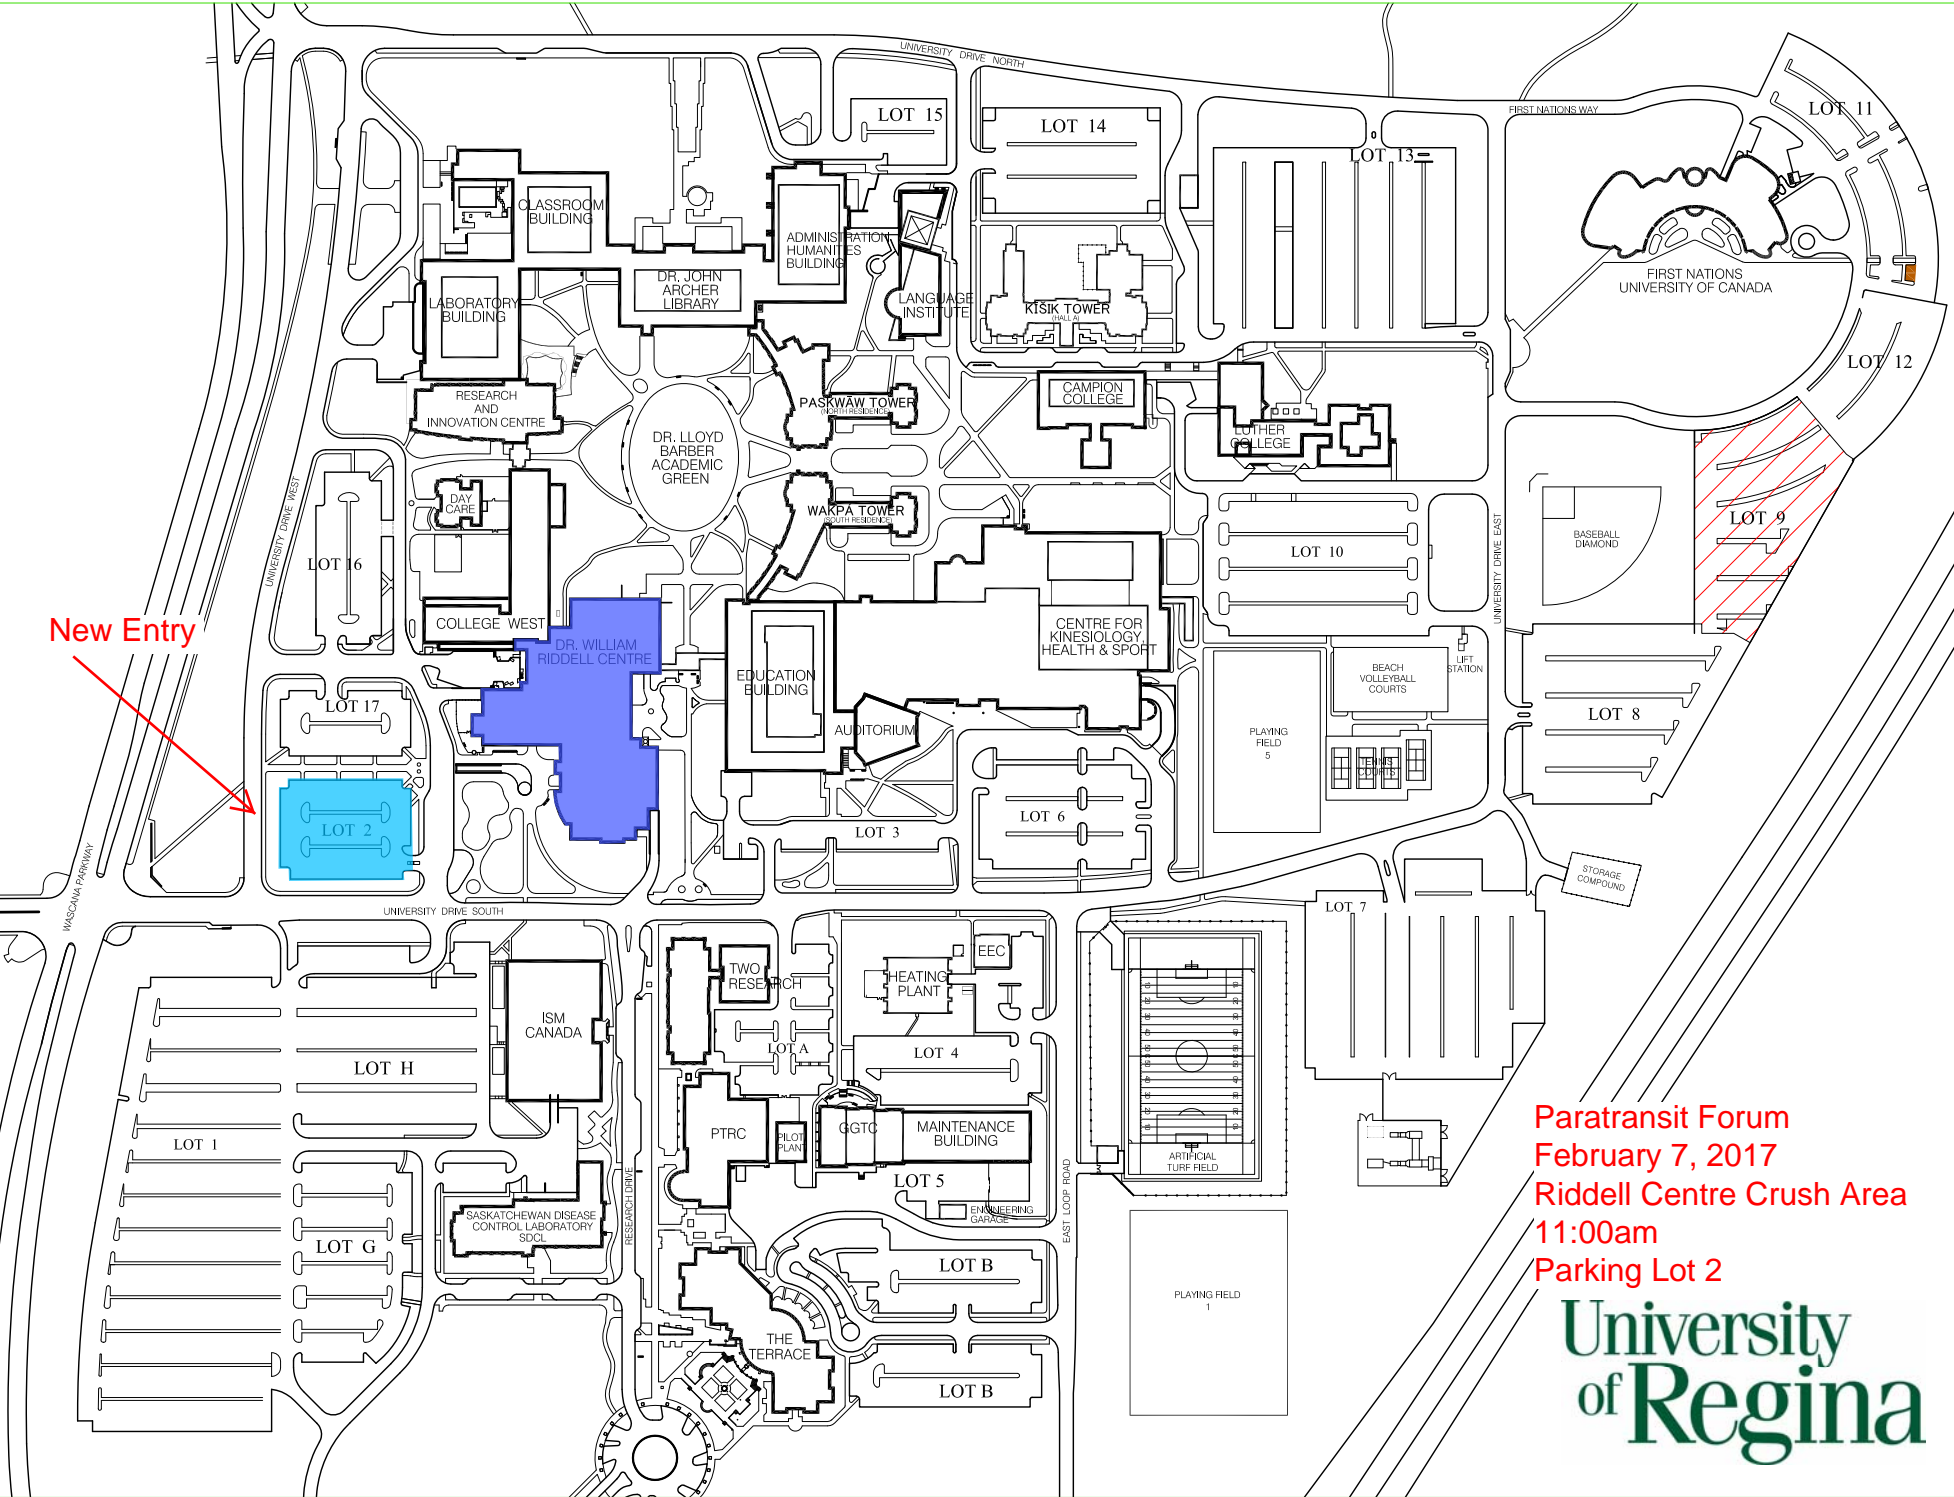

New Entry

Paratransit Forum
February 7, 2017
Riddell Centre Crush Area
11:00am
Parking Lot 2

University
of Regina