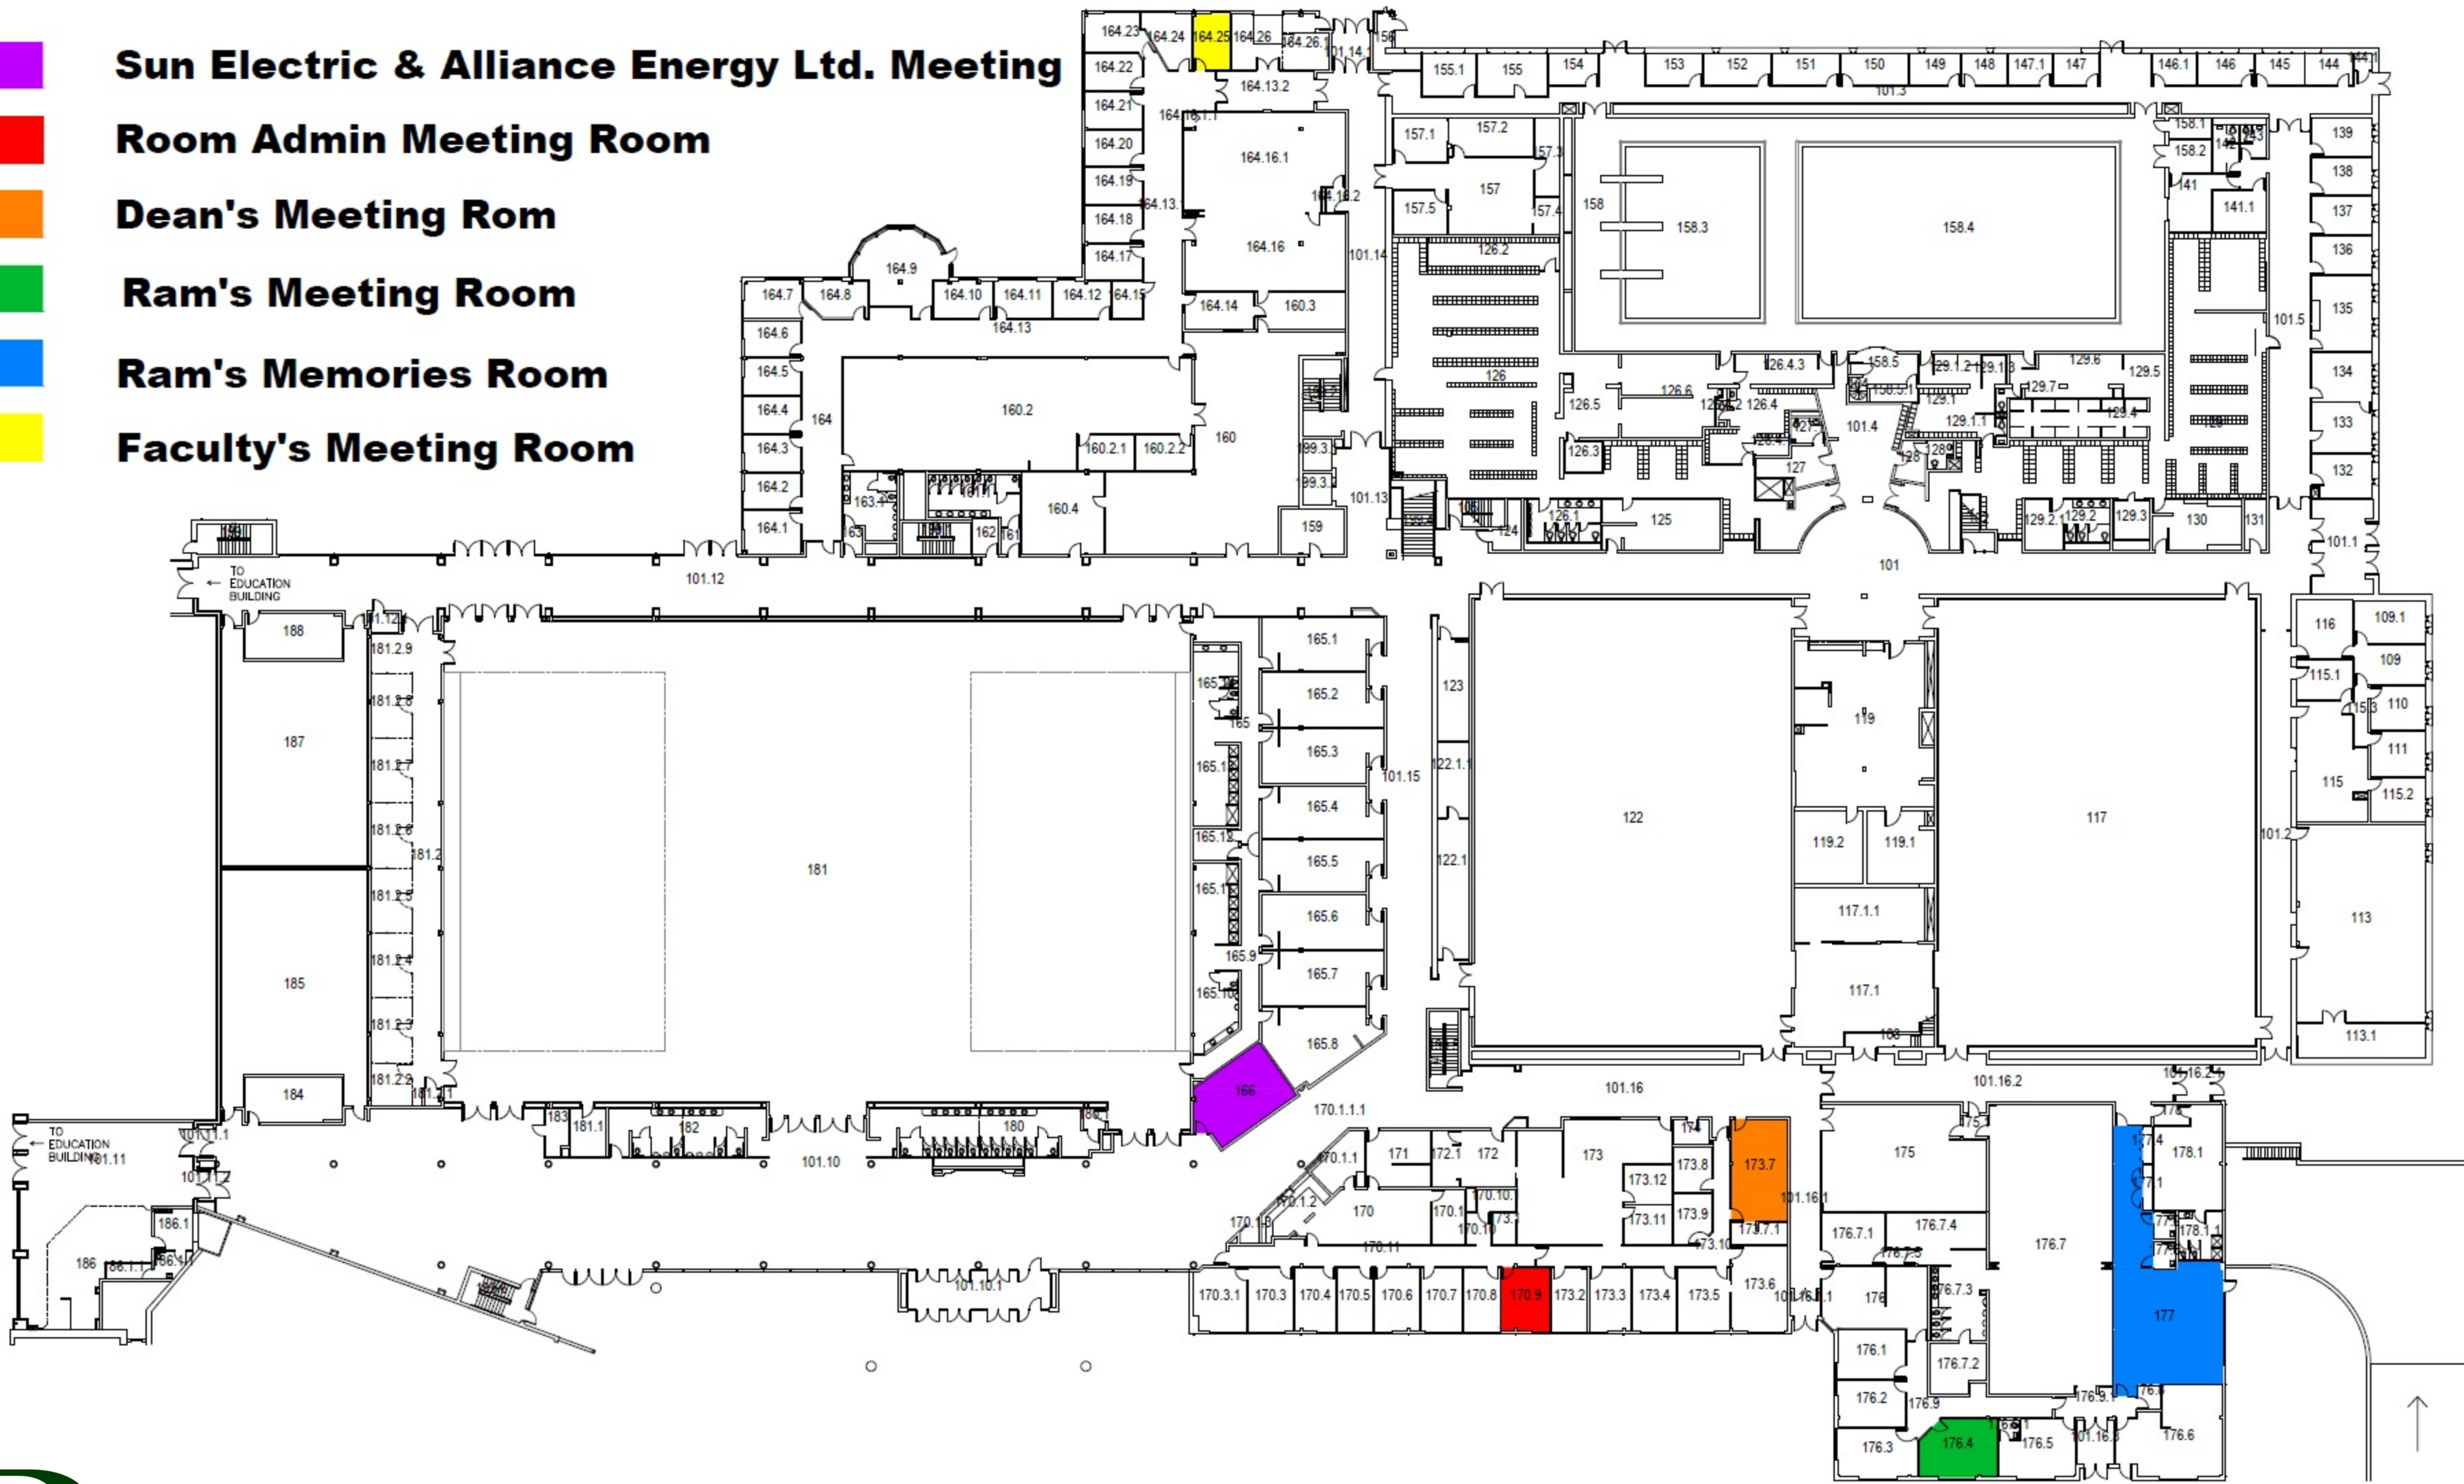

LEGEND

-  Sun Electric & Alliance Energy Ltd. Meeting
-  Room Admin Meeting Room
-  Dean's Meeting Rom
-  Ram's Meeting Room
-  Ram's Memories Room
-  Faculty's Meeting Room

CENTRE FOR KINESIOLOGY, HEALTH AND SPORT